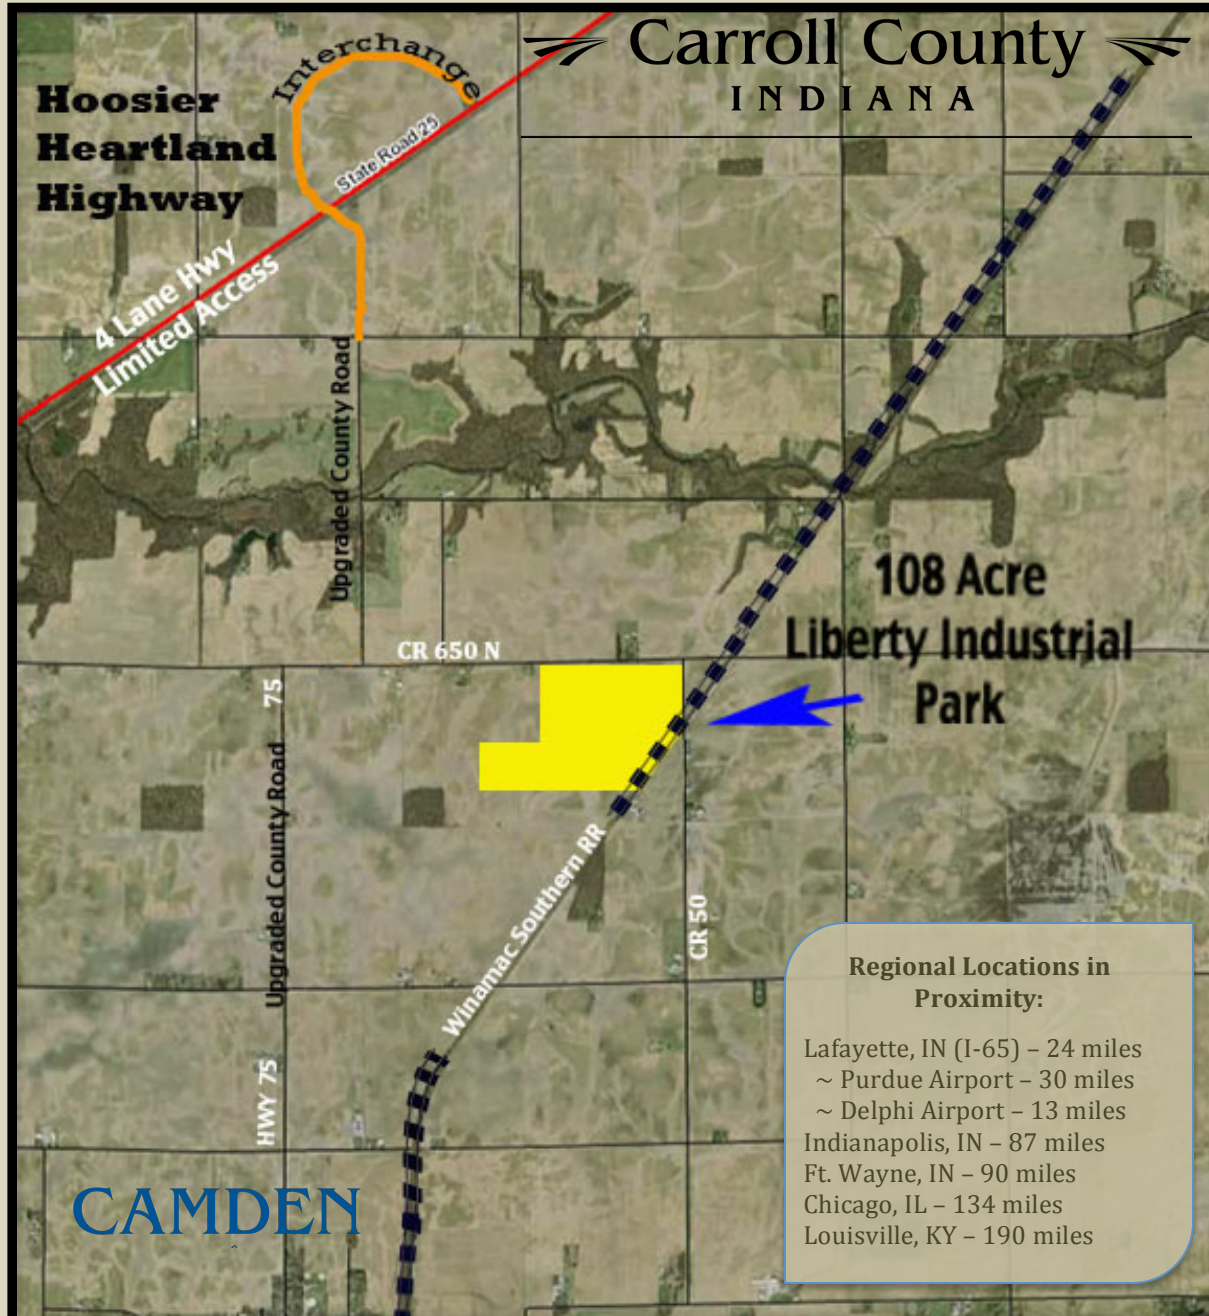

# LIBERTY INDUSTRIAL PARK – Carroll County, Indiana

For detailed site specific and downloadable versions, visit [www.CarrollCountyEDC.com](http://www.CarrollCountyEDC.com)

## Strategic Location

- Close proximity to the 4-lane Hoosier Heartland Highway
- Direct access to the Winamac Southern Railroad
- 15 minutes to Interstate 65

## Ample Workforce

- Surrounded by a six-county population of 360,000
- Within 30 minutes of Purdue University, Ivy Tech Community College

## Ready for Development

- 108 acres under option
- Water and sewer provided by Town of Camden
- Electricity provided Carroll White REMC
- Gas provided by NIPSCO

Carroll County  
INDIANA

**ECONOMIC  
DEVELOPMENT  
CORPORATION**